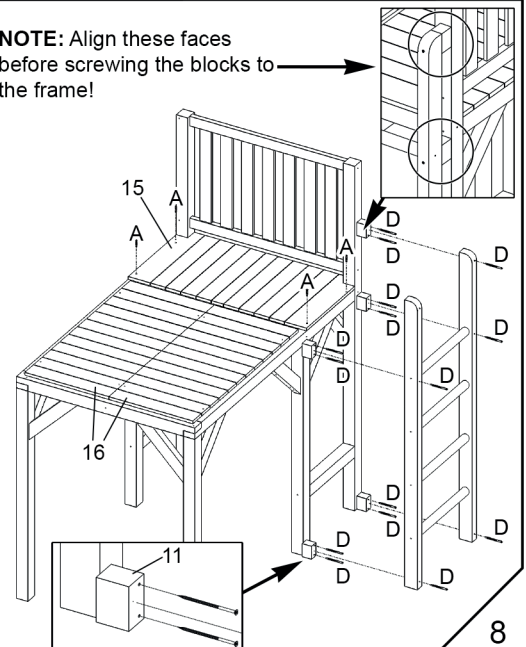

# FRAME LODGE XXL / LODGE XXL PLUS ASSEMBLY

1

- 1
- 5
- 13
- D x 6

2

- 2
- 3
- 7 x 2
- C x 4
- D x 4

3

- 4
- 6
- 8 x 2
- D x 6

4

- (1 + 5 + 13)
- 9 x 2
- D x 6

5

- 10 x 10
- C x 20
- D x 20

6

- 11
- 12 x 4
- 15
- 16 x 2

- A x 4
- C x 8
- D x 15

**NOTE:** Align these faces before screwing the blocks to the frame!

# HOUSE LODGE XXL / LODGE XXL PLUS

**NOTE:** Before building up the house, assemble all windows!

19

2x

17

20

2x

21