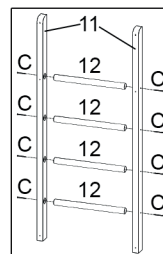

# FRAME LODGE XXL / LODGE XXL PLUS ASSEMBLY

1

- 1
- 5
- 13
- D x 6

2

- 2
- 3
- 7 x 2
- C x 4
- D x 4

3

- 4
- 6
- 8 x 2
- D x 6

4

- (1 + 5 + 13)
- 9 x 2
- D x 6

5

- 10 x 10
- C x 20
- D x 20

6

- 11
- 12 x 4
- 15
- 16 x 2

- A x 4
- C x 8
- D x 15

**NOTE:** Align these faces before screwing the blocks to the frame!

# HOUSE LODGE XXL / LODGE XXL PLUS

**NOTE:** Before building up the house, assemble all windows!

19

2x

17

20

2x

21